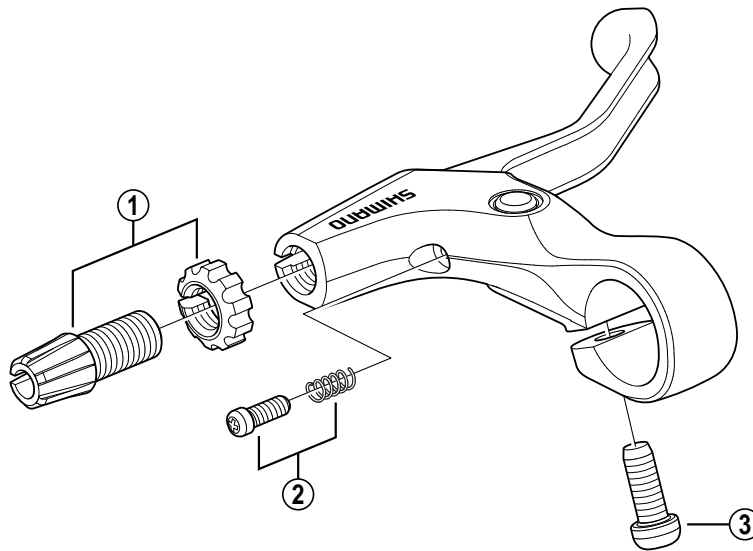

Brake Lever  
**BL-R770** 2.5-Finger

BL-R550  
 BL-MC16  
 BL-M511

ITEM NO.	SHIMANO CODE NO.	DESCRIPTION	INTERCHANGEABILITY		
1	<b>Y-8T6 98010</b>	Cable Adjusting Bolt & Nut	A	A	A
2	<b>Y-8T7 98010</b>	Reach Adjusting Screw (M4 x 10.8) & Spring	A	A	
3	<b>Y-8SB 10000</b>	Clamp Bolt (M6 x 14.8)	A		B

A: Same parts.

B: Parts are usable, but differ in materials, appearance, finish, size, etc.

Absence of mark indicates non-interchangeability.

0607-2579

Specifications are subject to change without notice.