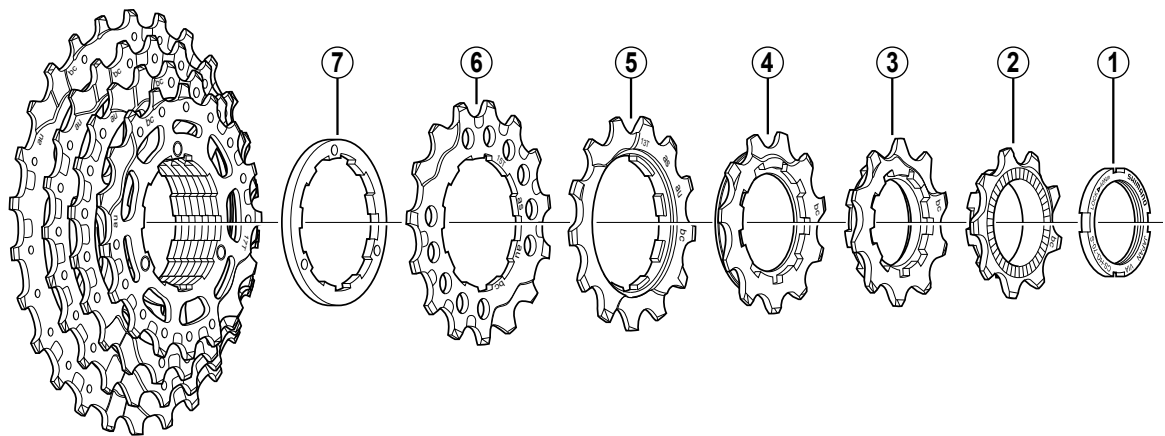

SHIMANO CAPREO Cassette Sprocket (Silver Gear)
CS-HG70-S 9-Speed / bc-Group

• bc-group sprocket teeth combination: 9 - 10 - 11 - 13 - 15 - 17 - 20 - 23 - 26T

ITEM NO.	SHIMANO CODE NO.	DESCRIPTION
1	Y-1Z7 01000	Lock Ring
2	Y-1Z7 0900L	Sprocket Wheel 9T (Built in spacer type)
3	Y-1Z7 1000L	Sprocket Wheel 10T (Built in spacer type)
4	Y-1Z7 1100L	Sprocket Wheel 11T (Built in spacer type)
5	Y-10K 13451	Sprocket Wheel 13T (Built in spacer type)
6	Y-10K 1545H	Sprocket Wheel 15T
7	Y-357 64251	Sprocket Spacer (t= 2.56 mm)
8	Y-1Z7 02000	Lock Ring Removal Tool (TL-HG09)

0208-2185

Specifications are subject to change without notice.

© 2002 by Shimano Inc. 

SHIMANO