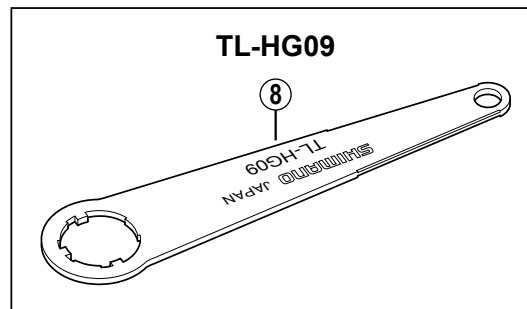

SHIMANO CAPREO Cassette Sprocket (Silver Gear)
CS-HG70-S 9-Speed / bc-Group

• bc-group sprocket teeth combination: 9 - 10 - 11 - 13 - 15 - 17 - 20 - 23 - 26T

ITEM NO.	SHIMANO CODE NO.	DESCRIPTION
1	Y-1Z7 01000	Lock Ring
2	Y-1Z7 0900L	Sprocket Wheel 9T (Built in spacer type)
3	Y-1Z7 1000L	Sprocket Wheel 10T (Built in spacer type)
4	Y-1Z7 1100L	Sprocket Wheel 11T (Built in spacer type)
5	Y-10K 13451	Sprocket Wheel 13T (Built in spacer type)
6	Y-10K 1545H	Sprocket Wheel 15T
7	Y-357 64251	Sprocket Spacer (t= 2.56 mm)
8	Y-1Z7 02000	Lock Ring Removal Tool (TL-HG09)