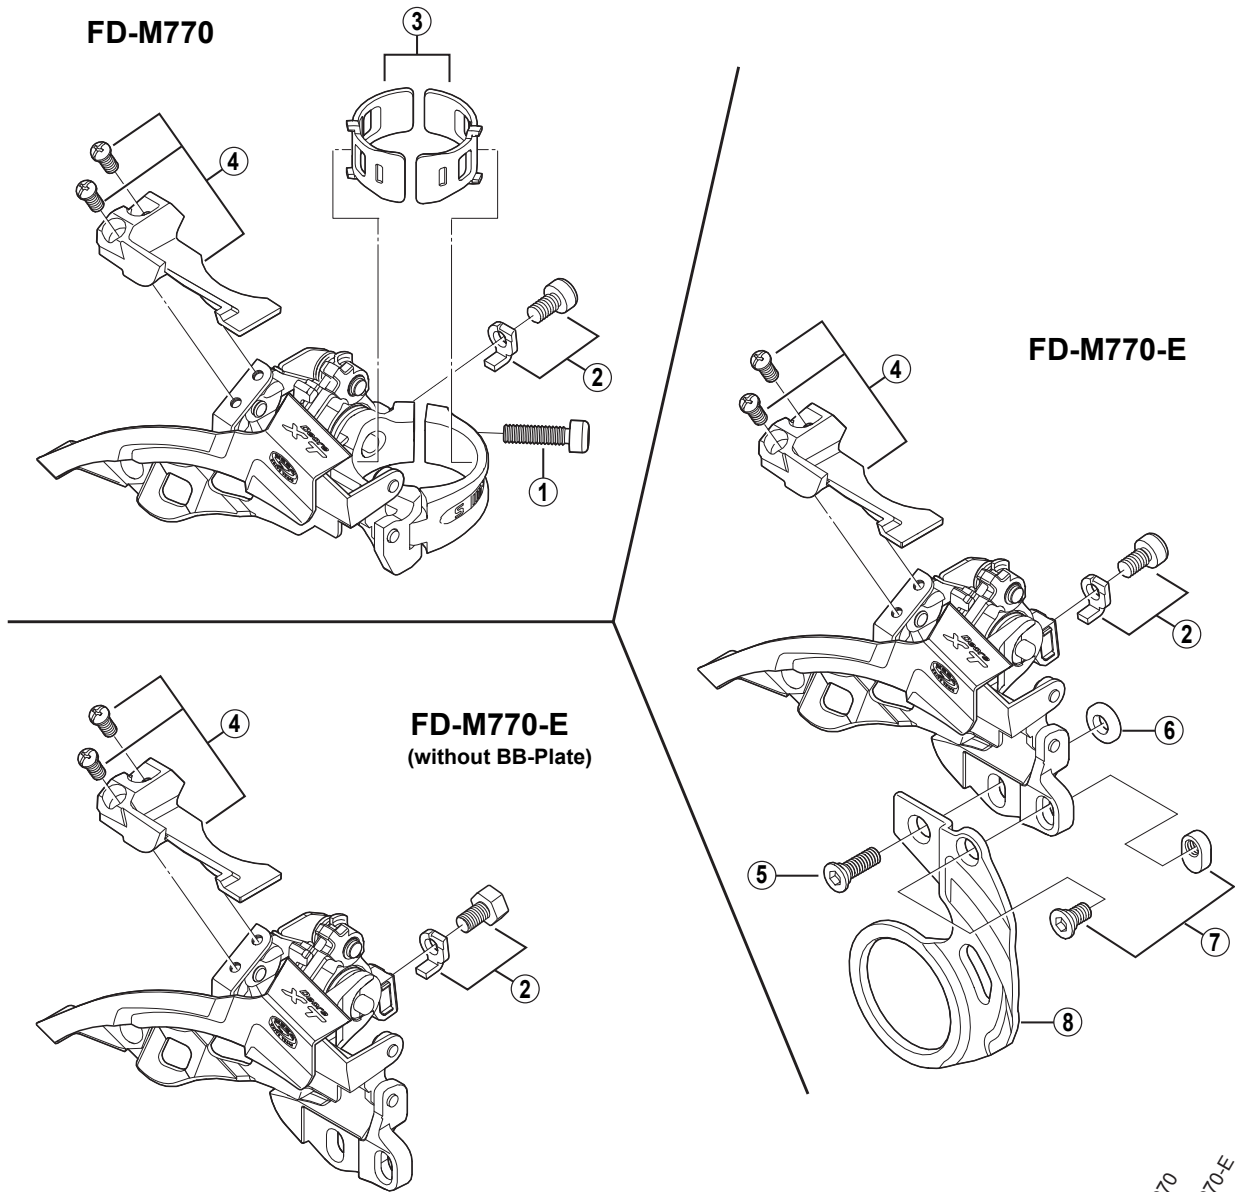

DEORE XT Front Derailleur

FD-M770

FD-M770-E Bracket Type

FD-M970
FD-M970-E
FD-M760
FD-M760-E

ITEM NO.	SHIMANO CODE NO.	DESCRIPTION	INTERCHANGEABILITY			
1	Y-5BG07800	Clamp Bolt (M5 x 17.5)	B			
2	Y-5KA98010	Cable Fixing Plate & Bolt (M5 x 9)				
	Y-5KV98020	Cable Fixing Plate & Hexagon Head Bolt (9mm) for FD-M770-E (without BB-Plate)				
* 3	Y-57Y 98010	SM-AD16S Clamp Band Adapters for S-size / ϕ 28.6 mm (1-1/8")	A		A	
	Y-57Y 98020	SM-AD16M Clamp Band Adapters for M-size / ϕ 31.8 mm (1-1/4")	A		A	
	Y-57Y 98030	SM-AD17S Clamp Band Adapters for S-size / ϕ 28.6 mm (1-1/8")				
	Y-57Y 98040	SM-AD17M Clamp Band Adapters for M-size / ϕ 31.8 mm (1-1/4")				
4	Y-5KA98020	Stroke Adjust Screws (M4 x 8.5) & Plate				
5	Y-5CR52200	Bracket Fixing Bolt B		A		A
6	Y-5HF 10000	Spacer(2.5mm) for Shell Width 68mm		A		A
7	Y-5CR98020	Bracket Fixing Bolt A & Nut		B		A
8	Y-5EC50500	BB-Plate		B		B

A: Same parts.
B: Parts are usable, but differ in materials, appearance, finish, size, etc.
Absence of mark indicates non-interchangeability.

Sep.-2009-2695D
© Shimano Inc. W

Specifications are subject to change without notice.