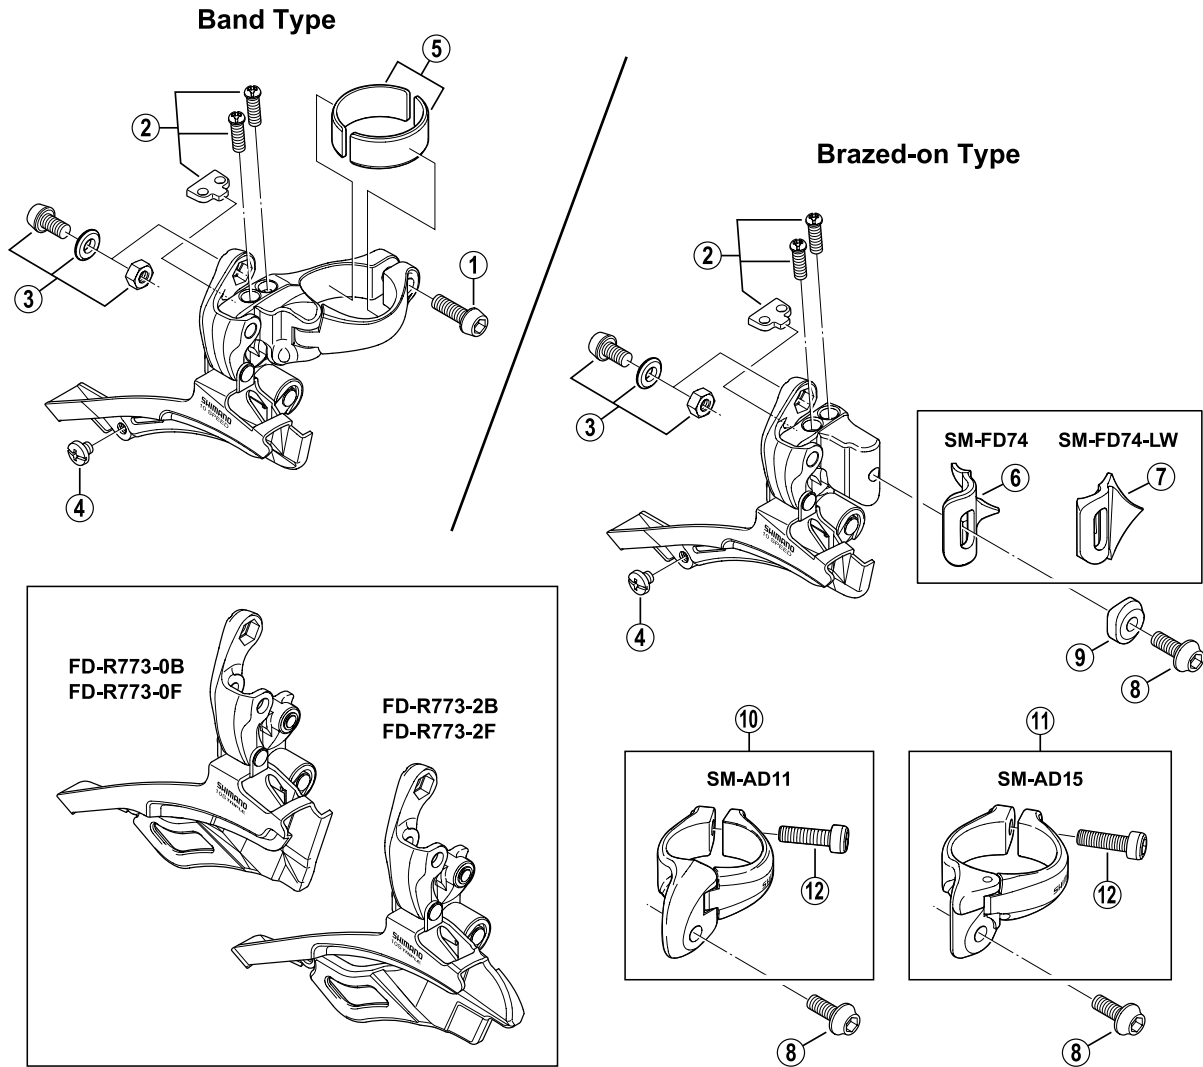

Front Derailleur  
**FD-R770** For Double Gear  
**FD-R773** For Triple Gear

| ITEM NO. | SHIMANO CODE NO. | DESCRIPTION  |
|----------|------------------|--|
| 1        | Y-5A4 07020      | Clamp Bolt (M5 x 15)   |
| 2        | Y-5JM 98010      | Stroke Adjust Screws (M4 x 13) & Plate                             |
| 3        | Y-59G 98010      | Cable Fixing Bolt Unit (M5 x 9)                                    |
| 4        | Y-58G 14000      | Chain Guide Fixing Screw (M4 x 3)                                  |
| 5        | Y-5JD 98020      | Clamp Band Adapter (2 pcs.) for S-size / $\phi$ 28.6 mm (1-1/8")   |
| 6        | Y-580 32000      | SM-FD74 Brazed-on Bracket  |
| 7        | Y-580 32100      | SM-FD74-LW Brazed-on Bracket (Investment Cast)                     |
| 8        | Y-5C2 52000      | Clamp Bolt (M5 x 13.5) for Brazed-on Type                          |
| 9        | Y-58G 53200      | Radius Washer for Brazed-on Type                                   |
| 10       | Y-5JD 98040      | SM-AD11 Clamp Band Unit $\phi$ 31.8 mm (1-1/4") for Brazed-on Type |
| 11       | Y-5JD 98050      | SM-AD15 Clamp Band Unit $\phi$ 34.9 mm (1-3/8") for Brazed-on Type |
| 12       | Y-59L 19100      | Clamp Bolt (M5 x 17.5) for SM-AD11/AD15                            |

0505-2478