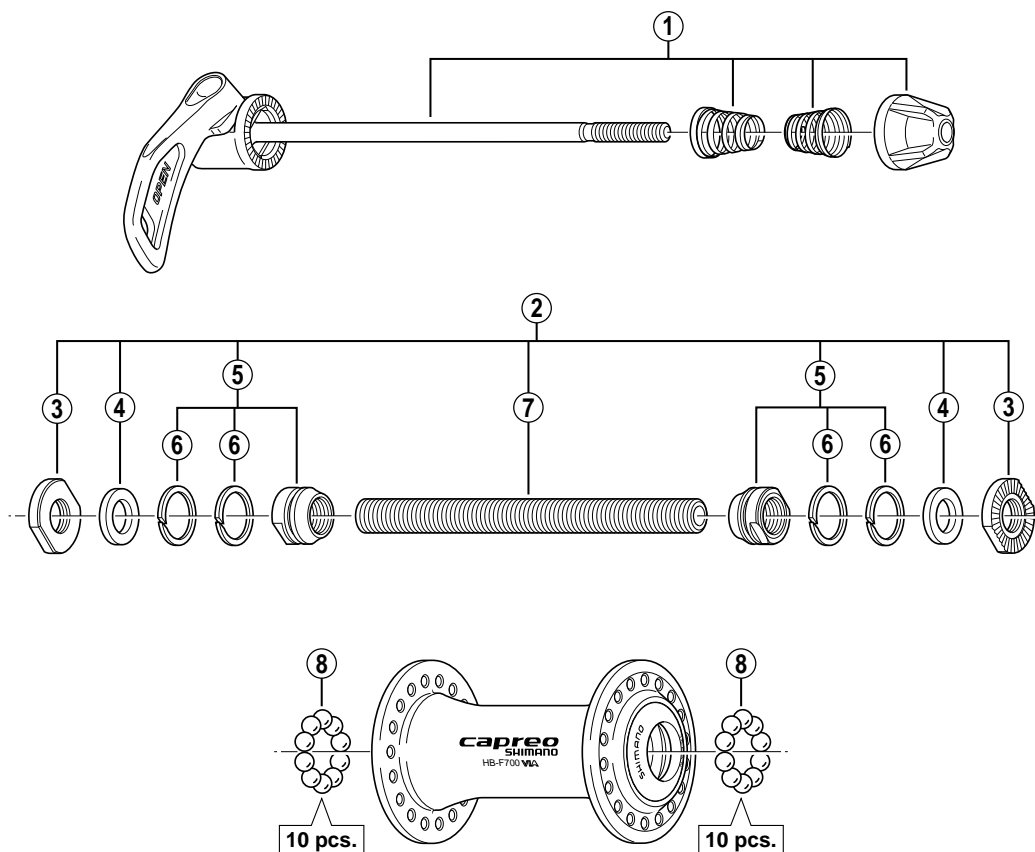

SHIMANO CAPREO Front Hub HB-F700

• Over Lock Nut Dimension: 100 mm (3-15/16")

ITEM NO.	SHIMANO CODE NO.	DESCRIPTION
1	Y-24P 98010	Complete Quick Release 133 mm (5-1/4")
2	Y-22U 98010	Complete Hub Axle 108 mm (4-1/4")
3	Y-21H 08100	Serrated Lock Nut 3 mm
4	Y-301 07020	Washer 2 mm
5	Y-202 98050	Cone (M9 x 10.5 mm) & Seal Ring
6	Y-236 03000	Seal Ring
7	Y-21C 03100	Hub Axle 108 mm (4-1/4")
8	Y-000 91210	Steel Ball (3/16") 20 pcs.

0806-2183A

Specifications are subject to change without notice.

SHIMANO