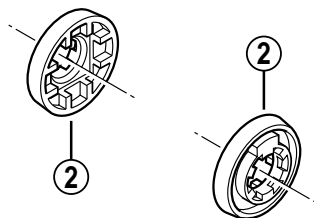

Shifting Lever **SL-R400** 8-Speed

For Light Alloy Frame

	Q'TY	ITEM NO.	SHIMANO CODE NO.	DESCRIPTION
		1	Y-65A 24000	Lever Fixing Screw (M5 x 17)
		2	Y-643 38101	Lever Boss Cover
			Y-643 43000	Lever Boss Cover for Light Alloy Frame
		3	Y-680 09000	Brazed-on Boss