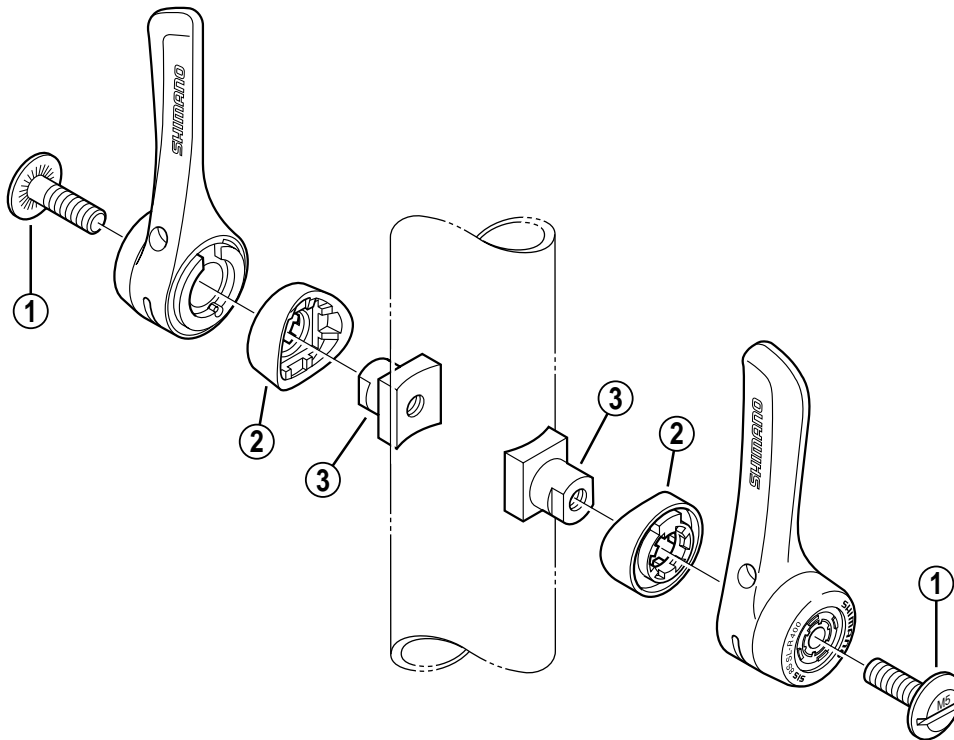

Shifting Lever **SL-R400** 8-Speed

For Light Alloy Frame

	Q'TY	ITEM NO.	SHIMANO CODE NO.	DESCRIPTION
		1	Y-65A 24000	Lever Fixing Screw (M5 x 17)
		2	Y-643 38101	Lever Boss Cover
			Y-643 43000	Lever Boss Cover for Light Alloy Frame
		3	Y-680 09000	Brazed-on Boss