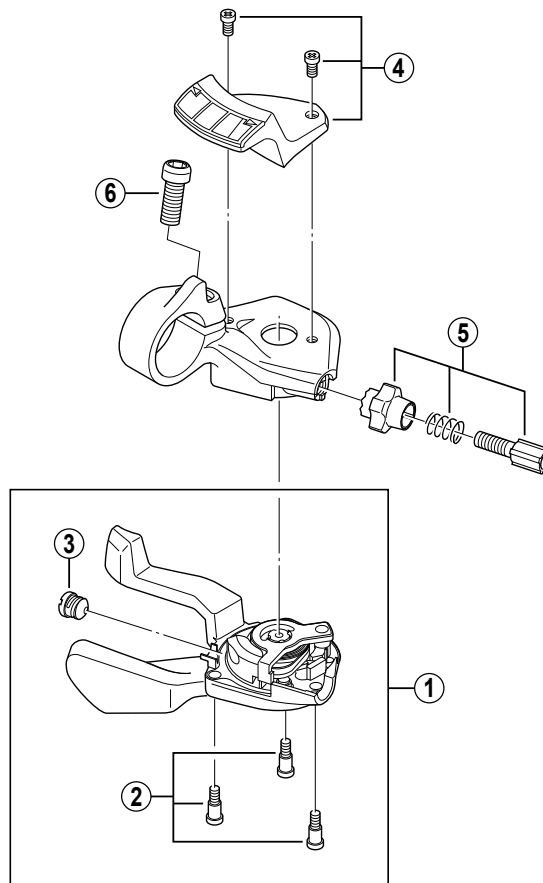

Rapidfire Plus Lever SL-R441-L

For Left Hand

SL-M580
SL-R661-L
SL-R770

ITEM NO.	SHIMANO CODE NO.	DESCRIPTION	INTERCHANGEABILITY		
1	Y-6M6 98010	Shifting Lever Unit			
2	Y-6KZ 98030	Shifting Lever Unit Fixing Bolt (3 pcs.)	A	B	B
3	Y-6CD 33000	Inner Hole Cap	A	A	A
4	Y-6FH 98040	Indicator Unit (Silver)	B	B	B
	Y-6FH 98110	Indicator Unit (Black)	B	B	B
5	Y-6CE 98070	Cable Adjusting Bolt Unit	A	A	A
6	Y-6AS 50010	Clamp Bolt (Silver/M6 x 15)	A	A	A
	Y-6AS 50110	Clamp Bolt (Black/M6 x 15)	B	B	B

A: Same parts.

B: Parts are usable, but differ in materials, appearance, finish, size, etc.

Absence of mark indicates non-interchangeability.

0607-2605

Specifications are subject to change without notice.