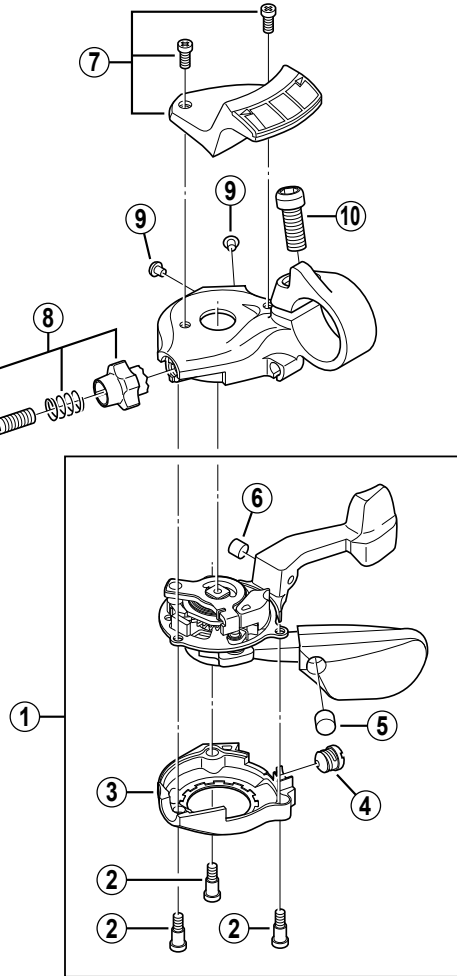

SHIMANO Rapidfire Plus Lever SL-R660

For Left Hand

For Right Hand

SL-M570
SL-R440-9

ITEM NO.	SHIMANO CODE NO.	DESCRIPTION	INTERCHANGEABILITY	
1	Y-6HD 98010	R.H. Shifting Lever Unit		
	Y-6HD 98020	L.H. Shifting Lever Unit		
2	Y-6CE 37010	Shifting Lever Unit Fixing Bolt	B	B
3	Y-6CE 09110	R.H. Unit Cover		
	Y-6CE 59110	L.H. Unit Cover		
4	Y-6CD 33000	Inner Hole Cap	A	A
5	Y-6BV 50000	R.H. Main Lever Nipple Cap		
6	Y-6BV 49000	R.H. Release Lever Nipple Cap		
7	Y-6HD 98030	R.H. Indicator Unit	B	B
	Y-6HD 98050	L.H. Indicator Unit	B	B
8	Y-6CE 98070	Cable Adjusting Bolt Unit	A	A
9	Y-6BV 48000	Base Hole Cap		
10	Y-6AS 50010	Clamp Bolt (M6 x 15)	A	A

A : Same parts.

B : Parts are usable, but differ in materials, appearance, finish, size, etc.

Absence of mark indicates non-interchangeability.

0211-2229

Specifications are subject to change without notice.