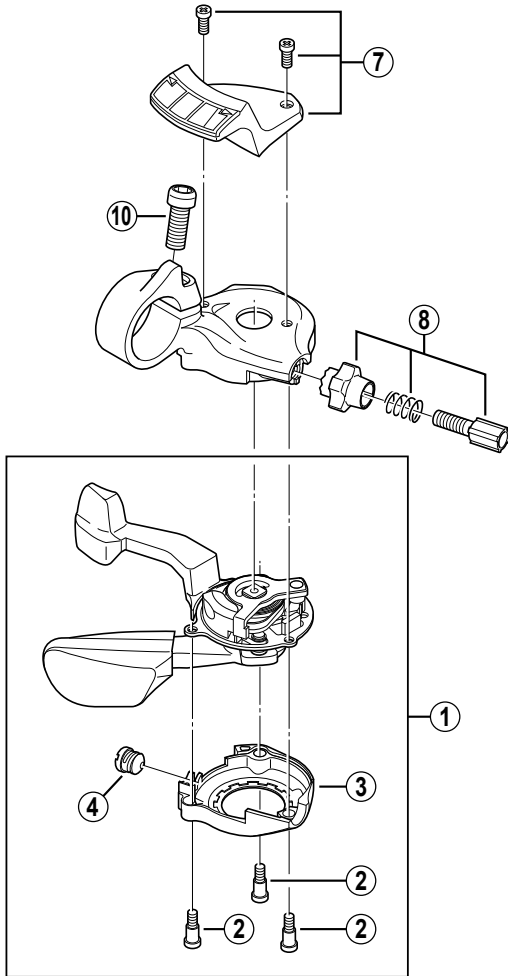

SHIMANO Rapidfire Plus Lever SL-R660

For Left Hand

For Right Hand

SL-M570
SL-R440-9

ITEM NO.	SHIMANO CODE NO.	DESCRIPTION	INTERCHANGEABILITY	
1	Y-6HD 98010	R.H. Shifting Lever Unit		
	Y-6HD 98020	L.H. Shifting Lever Unit		
2	Y-6CE 37010	Shifting Lever Unit Fixing Bolt	B	B
3	Y-6CE 09110	R.H. Unit Cover		
	Y-6CE 59110	L.H. Unit Cover		
4	Y-6CD 33000	Inner Hole Cap	A	A
5	Y-6BV 50000	R.H. Main Lever Nipple Cap		
6	Y-6BV 49000	R.H. Release Lever Nipple Cap		
7	Y-6HD 98030	R.H. Indicator Unit	B	B
	Y-6HD 98050	L.H. Indicator Unit	B	B
8	Y-6CE 98070	Cable Adjusting Bolt Unit	A	A
9	Y-6BV 48000	Base Hole Cap		
10	Y-6AS 50010	Clamp Bolt (M6 x 15)	A	A

A : Same parts.

B : Parts are usable, but differ in materials, appearance, finish, size, etc.

Absence of mark indicates non-interchangeability.

0211-2229

Specifications are subject to change without notice.