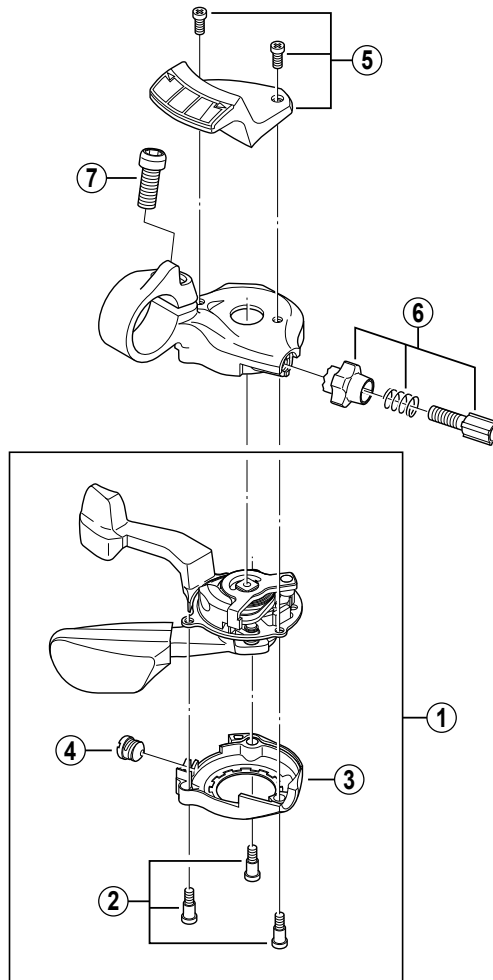

Rapidfire Plus Lever SL-R661-L

For Left Hand

SL-MT60
SL-R441-L
SL-R770

ITEM NO.	SHIMANO CODE NO.	DESCRIPTION	INTERCHANGEABILITY
1	Y-6M7 98010	Shifting Lever Unit	
2	Y-6M7 98020	Shifting Lever Unit Fixing Bolt (3 pcs.)	A B B
3	Y-6CE 59110	Unit Cover	B B
4	Y-6CD 33000	Inner Hole Cap	A A A
5	Y-6M7 98030	Indicator Unit	B B B
6	Y-6CE 98070	Cable Adjusting Bolt Unit	A A A
7	Y-6AS 50010	Clamp Bolt (M6 x 15)	B B A

A: Same parts.

B: Parts are usable, but differ in materials, appearance, finish, size, etc.

Absence of mark indicates non-interchangeability.

0607-2604

Specifications are subject to change without notice.