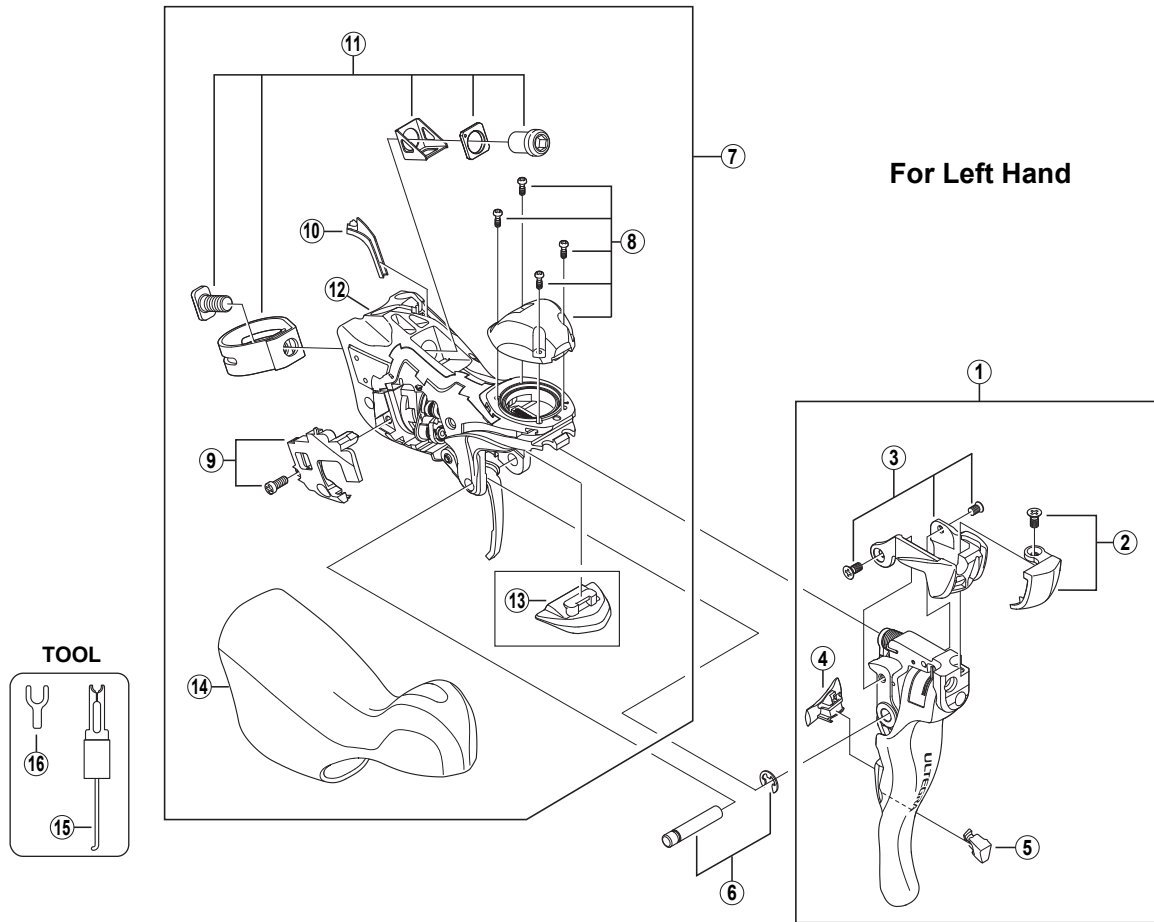

ULTEGRA Dual Control Lever (FLIGHT DECK Compatible)

ST-6703

For Triple Gear

ITEM NO.	SHIMANO CODE NO.	DESCRIPTION	INTERCHANGEABILITY
1	Y-6SE98010	L.H. Main Lever Assembly	
2	Y-6SE98020	L.H. Name Plate A & Fixing Screw	
3	Y-6SC98060	L.H. Name Plate B & Fixing Screws	
4	Y-6SD70000	L.H. Main Lever Support	
5	Y-6RU87010	L.H. Release Lever Support	
6	Y-6SC98070	Lever Axle & E-ring	
7	Y-6SE98030	L.H. Shifting Lever Unit	
8	Y-6SC98110	L.H. Top Cover Unitless & Fixing Screws	
9	Y-6SE98040	Unit Cover & Fixing Screw	
10	Y-6SE14000	L.H. SL Cable Guide	
11	Y-6SC98150	Clamp Band Unit (φ23.8 mm — φ24.2 mm)	
12	Y-6SE98050	L.H. Bracket	
13	Y-6SC76010	L.H. Adjustment Block (5mm)	
	Y-6SC75010	L.H. Adjustment Block (10mm)	
14	Y-6SE88000	L.H. Bracket Cover	
15	Y-6RT68000	Tool A for E-ring	
16	Y-6RT66000	Tool A for E-ring	

A: Same parts.

B: Parts are usable, but differ in materials, appearance, finish, size, etc.

Absence of mark indicates non-interchangeability.

Apr.-2009-2937

© Shimano Inc.

Specifications are subject to change without notice.