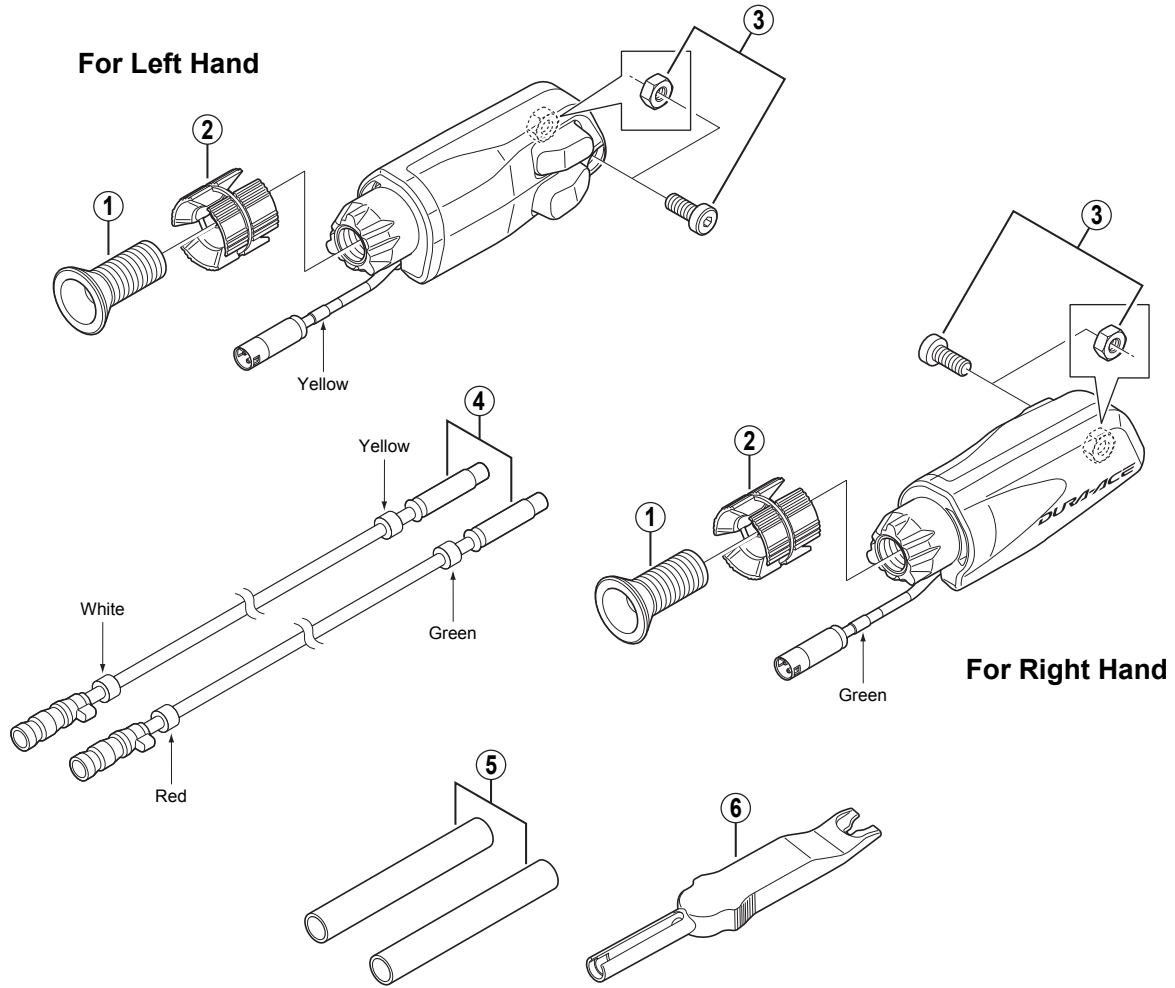

DURA-ACE Switch SW-7971

ITEM NO.	SHIMANO CODE NO.	DESCRIPTION	INTERCHANGEABILITY	
			ST-7971	BL-TT79
1	Y-8UN05000	Expander Bolt	A	A
2	Y-8UN98010	Fixed Shoes (3 pcs.) & Segment Spring	A	A
3	Y-7DL 98010	Cover Fixing Bolt (M4 x 10) & Nut		
4	Y-7DL 98020	Extension Cable (R/L Set)		
5	Y-7DL 98030	Heat Shrink Tube (2 pcs.)	A	
6	Y-7CY 02000	TL-EW01 Plug Tool		

A: Same parts.
B: Parts are usable, but differ in materials, appearance, finish, size, etc.
Absence of mark indicates non-interchangeability.

Jun.-2009-2972
© Shimano Inc.

Specifications are subject to change without notice.