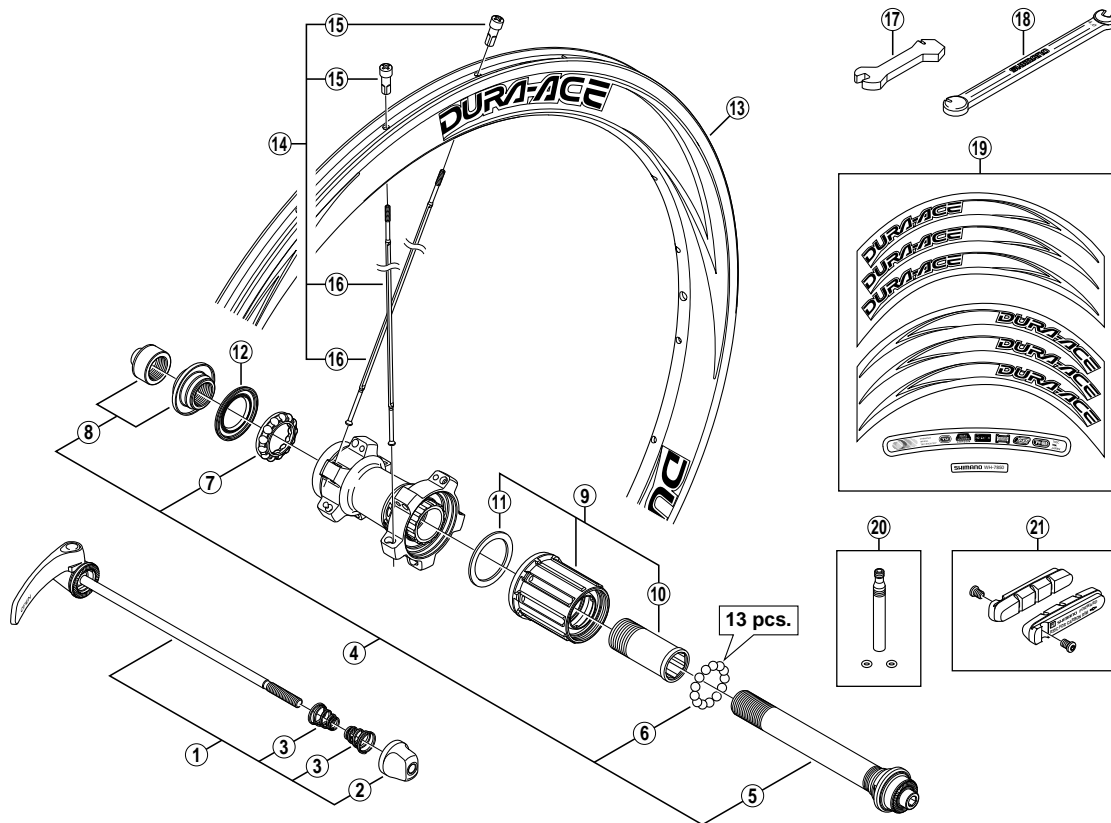

# DURA-ACE Rear Wheel

## WH-7850-C50-TU-R 9/10-Speed

• Over Lock Nut Dimension: 130 mm (5-1/8")

ITEM NO.	SHIMANO CODE NO.	DESCRIPTION	INTERCHANGEABILITY	
1	Y-3B9 90100	Complete Quick Release 163 mm (6-13/32")	A	A
2	Y-25R 98020	Quick Release Nut	A	A
3	Y-233 21000	Volute Spring	A	A
4	Y-3D1 98020	Complete Hub Axle		A
5	Y-3D1 98030	Hub Axle Unit		A
6	Y-000 91270	Stainless Ball (3/16") 22 pcs.		A
7	Y-25R 98080	Ball Retainer (3/16")	A	A
8	Y-3D1 98040	Left Hand Lock Nut (M14) & Cone (M14) w/Dust Cap		A
9	Y-3CN 98080	Complete Freewheel Body w/Body Fixing Bolt		A
10	Y-3CN 17000	Body Fixing Bolt		A
11	Y-3CN 07000	Freewheel Body Washer		A
12	Y-26D 10000	Seal Ring		A
13	I-WHRIM1WRECT	Rim {20H / Rim Sticker: Monotone}		
14	I-WHSPOKE1XB1	Spoke Unit {Spoke (278 mm x 20 pcs.) / Nipple (Red/20 pcs.)}		
15	Y-012 Z4076	Nipple (Red)		
16	Y-012 AB785	Spoke (278 mm)		
17	Y-4EF 28000	Nipple Wrench		
18	Y-4DK89000	TL-WH78 Nipple Wrench		
19	Y-4DN98050	Rim Sticker Unit (Monotone)		
20	Y-4CS 98030	Valve Extension & O-Rings		A
21	Y-8FA 98140	R55C Brake Shoes & Fixing Bolts (Pair) for Carbon Rim		A

A: Same parts.

B: Parts are usable, but differ in materials, appearance, finish, size, etc.

Absence of mark indicates non-interchangeability.

WH-7801-carbon50  
FH-7850

0806-2720D

Specifications are subject to change without notice.